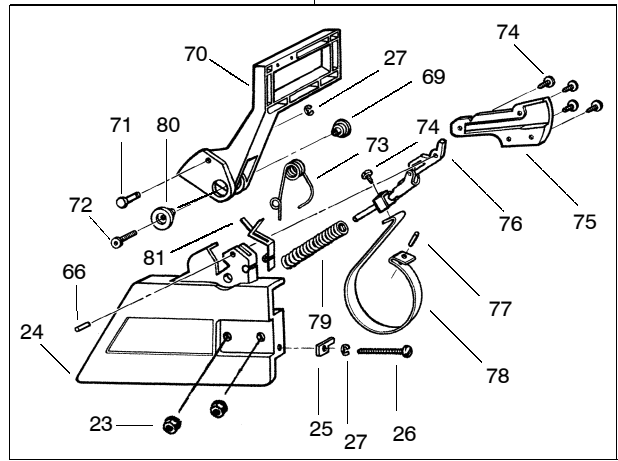

| Ref. | Part No. | Description | Ref. | Part No. | Description | Ref. | Part No. | Description |
|------|-----------|--------------------------------------|------|-----------|--------------------------------------------|------|-----------|----------------------------|
| 1. | 530036097 | Throttle Trigger | 29. | **** | Bar 18" | 55. | 530036113 | Strap-AV Front Plate Screw |
| 2. | 530036098 | Throttle Lockout | 30. | 530047855 | Bar Plate | 56. | 530015952 | Plate Screw |
| 3. | 530036087 | Handle Rear | 31. | 530015877 | Bar Bolt | 57. | 530036101 | Isolator Plate |
| 4. | 530015937 | Screw | 32. | 530015937 | Screw | 58. | 530036142 | Sleeve-AV Spring |
| 5. | 530038986 | Isolator Spring | 33. | 530029850 | Chain Catcher | 59. | 530038985 | Isolator Spring |
| 6. | 530015906 | Screw | 34. | 530037057 | Oil Pick-up | 60. | 530015123 | Washer |
| 7. | 530038471 | Throttle Cable Ass'y. | 35. | 530037821 | Oil Filter | 61. | 530029838 | Plunger & Gear Ass'y. |
| 8. | 530036092 | Handle Cover | 36. | 530029868 | Vent Plug | 62. | 530036043 | Bar Stud Plate |
| 9. | 530069572 | Switch Kit | 37. | 530016037 | Screw | 63. | 530026119 | Check Valve |
| 10. | 530015922 | Nut- Type U Speed | 38. | 530010846 | Oil Cap Ass'y. | 64. | 530053443 | Choke Lever |
| 11. | 530037551 | Chassis Ass'y. | 39. | 530010845 | Fuel Cap Ass'y. | 65. | 530014381 | Spike Ass'y. (Incl.67) |
| 12. | 530014410 | Oil Pump Ass'y. (Incl. 14, 15, & 61) | 40. | 530039147 | Flywheel Ass'y. | 66. | 530015915 | Link Pin-Front |
| 13. | 530029833 | Oil Pump Worm | 41. | 530053176 | Chain Brake Ass'y. (Incl.24-27,66 & 69-81) | 67. | 530015906 | Screw |
| 14. | 530029834 | Oil Pump Barrel | 42. | 530015127 | Washer-Flywheel | 68. | 530015629 | Washer |
| 15. | 530029835 | Oil Pump Hsg. | 43. | 530029800 | Baffle Plate | 69. | 530049075 | Journal-Left |
| 16. | 530015896 | Screw | 44. | 530016080 | Screw | 70. | 530053127 | Actuating Lever |
| 17. | 530015907 | Washer-Thrust | 45. | 530015920 | Screw | 71. | 530029879 | Pivot Pin |
| 18. | 530032119 | Clutch Bearing | 46. | 530069313 | Starter Pulley Kit (Incl. 44 & 47) | 72. | 530015914 | Screw |
| 19. | 530069342 | Clutch Drum & Brg. Kit | 47. | 530016139 | Nut-Flywheel | 73. | 530015910 | Handguard Spring |
| 20. | 530015611 | Clutch Washer | 48. | 530015891 | Recoil Spring | 74. | 530015911 | Screw |
| 21. | 530014949 | Clutch Ass'y. | 49. | 530047743 | Fan Hsg. Ass'y. | 75. | 530053129 | Spring Cover |
| 22. | 530019174 | Oil Seal-Intake Line | 50. | 530037485 | Starter Handle | 76. | 530014356 | Front & Rear Link Ass'y. |
| 23. | 530015917 | Bar Mounting Nut | 51. | 530069232 | Rope Kit | 77. | 530015913 | Spring Pin |
| 24. | 530053653 | Clutch Cover | 52. | 530015892 | Screw | 78. | 530052232 | Brake Band |
| 25. | 530015826 | Bar Adjusting Pin | 53. | 530015984 | Screw | 79. | 530016237 | Spring Compression |
| 26. | 530016110 | Screw | 54. | 530038327 | Handle-Front | 80. | 530029881 | Journal-Right |
| 27. | 530038593 | Retainer | | | | 81. | 530029878 | Position Spring |
| 28. | **** | Chain 18" | | | | 82. | 530030189 | Plug-Oil Filter |