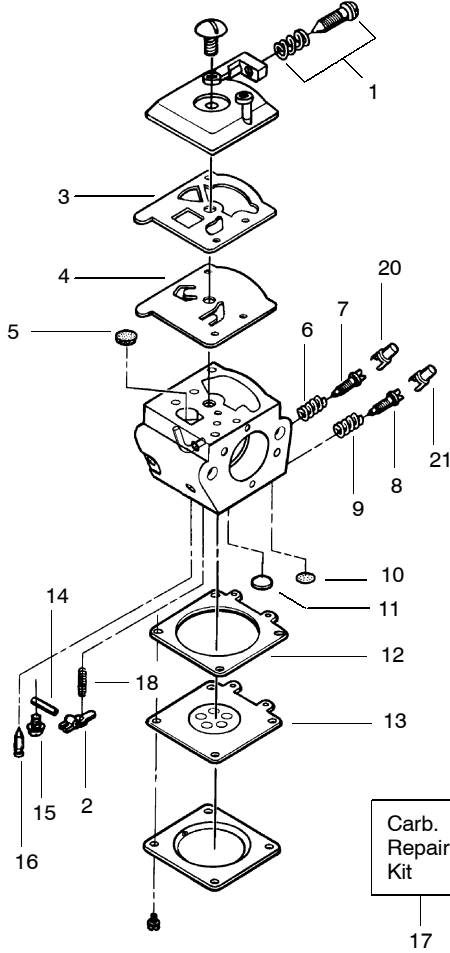

Carburetor Ass'y. #530069629 - WT289

Carburetor Ass'y. #530035474 - WT515

Carburetor Ass'y. #530035478 - WT529

Ref.	Part No.	Description
1.	530035296	Idle Adv. Screw Kit
2.	530035031	Metering Lever
3.	530035164	Fuel Pump Gasket
4.	530035166	Fuel Pump Diaphragm
5.	507432582	Fuel Inlet Screen
6.	530035293	Needle Spring (Low Speed)
7.	530035281	Low Speed Needle
8.	530035294	High Speed Needle
9.	530035295	Needle Spring (High Speed)
10.	530035162	Welch Plug (5/16)
11.	530035225	Cup Plug
12.	530035165	Metering Diaphragm Gasket
13.	530035014	Diaphragm
14.	530035028	Pin
15.	530035016	Screw Metering Lever Pin
16.	530035106	Inlet Needle Valve
17.	-	Carburetor Repair Kit (Incl. 2-5 & 10-18)
	530069826	WT289
	530069825	WT515 & WT529
18.	530035188	Metering Lever Spring
19.	530069844	Gasket/Diaphragm Kit (Incl. 3, 4, 12 & 13)
20.	530038317	Limiting Cap Low
21.	530038318	Limiting Cap High