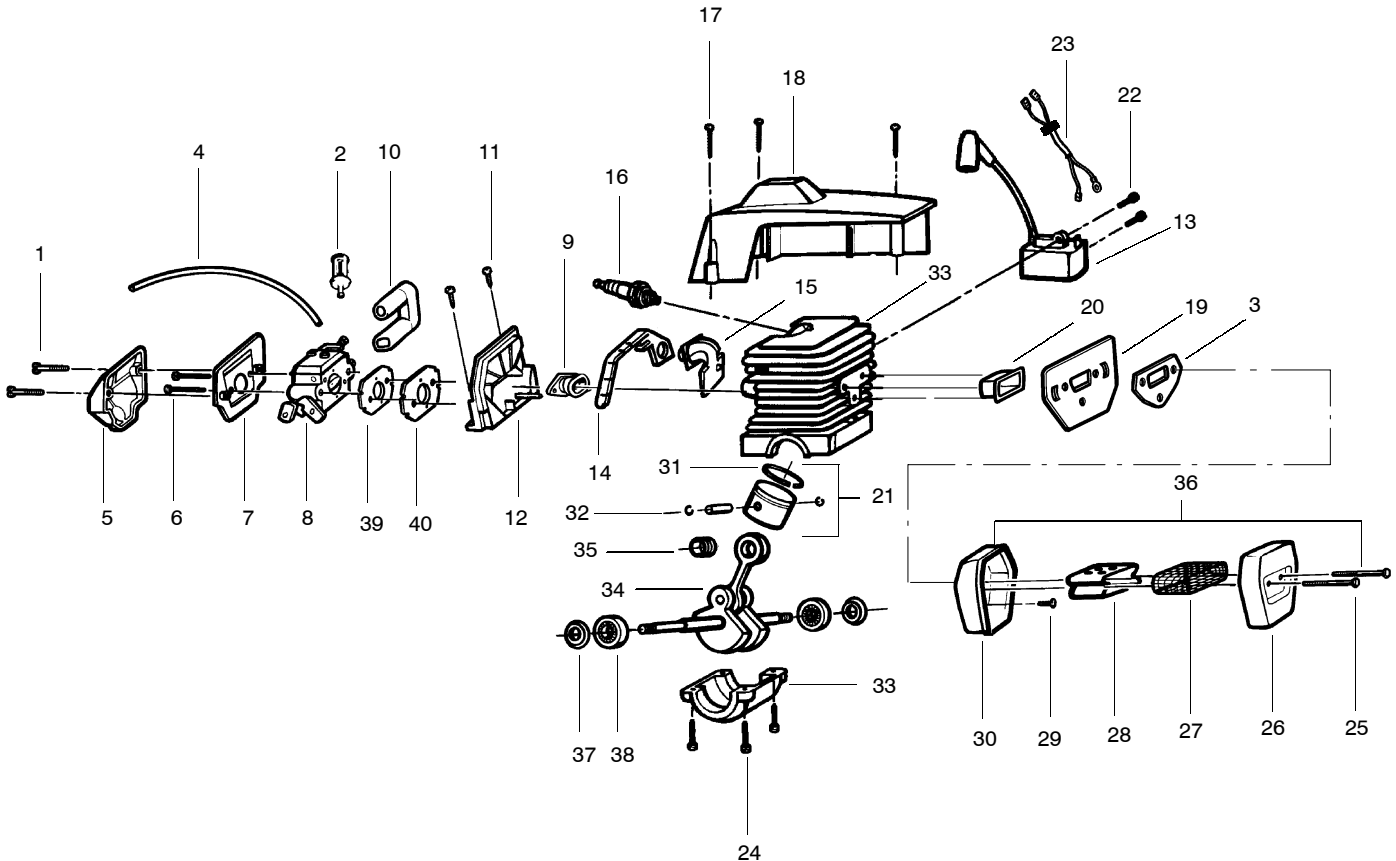

**SPAREPARTS
530084407**

| Ref. | Part No. | Description | Ref. | Part No. | Description |
|------|-----------|-----------------------------------------|------|-----------|------------------------------------|
| 1. | 530015899 | Screw | 21. | 530069548 | Piston Kit (Incl. 31, 32 & 35) |
| 2. | 530095646 | Fuel Pick-up Ass'y. | 22. | 530015895 | Screw |
| 3. | 530019205 | Muffler Gasket | 23. | 530037467 | Switch Wire Ass'y. |
| 4. | 530069247 | Fuel Line Kit (Small) | 24. | 530015897 | Screw |
| 5. | 530036141 | Air Filter (Top) | 25. | 530016170 | Screw |
| 6. | 530015970 | Screw | 26. | 530037249 | Muffler Cover |
| 7. | 530037478 | Air Filter (Bottom) | 27. | 530036103 | Spark Screen |
| 8. | - | Carburetor Ass'y. Kit | 28. | 530037813 | Diffuser-Muffler |
| | 530069629 | WT289 | 29. | 530015902 | Bolt-Muffler |
| | 530035474 | WT515 | 30. | 530037728 | Muffler Body |
| | 530035478 | WT529 | 31. | 530037380 | Piston Ring |
| 9. | 530037668 | Intake Boot | 32. | 530015697 | Piston Pin Retainer |
| 10. | 530037464 | Carb. Grommet (Final) | 33. | 530014943 | C'case&Cylinder Assy |
| 11. | 530015814 | Screw | 34. | 530029794 | C'shaft & Rod Ass'y. |
| 12. | - | Carb. Adaptor | 35. | 530032117 | Piston Pin Bearing |
| | 530037667 | Type 1 | 36. | 530069416 | Muffler Kit (Incl. 25,26,28,30) |
| | 530053396 | Type 2 | 37. | 530019170 | C'shaft Seal |
| 13. | 530039143 | Ignition Module | 38. | 530032118 | C'shaft Bearing |
| 14. | - | Turbo Clean Seal | 39. | 530019172 | Carb. Gasket |
| | 530019203 | Type 1 | 40. | 530037872 | Intake Plate-Carb |
| | 530019251 | Type 2 | | Not Shown | |
| 15. | 530029813 | Turbo Air Cleaner Ass'y. Type 1 Only | | 530087765 | Operator Manual |
| 16. | 952030150 | Spark Plug (RCJ-7Y) | | 530031135 | Scrench |
| 17. | 530016154 | Screw | | | |
| 18. | 530069577 | Cylinder Shield Kit | | | |
| 19. | 530047801 | Muffler Back Plate | | | |
| 20. | 530037652 | Heat Insulator | | | |