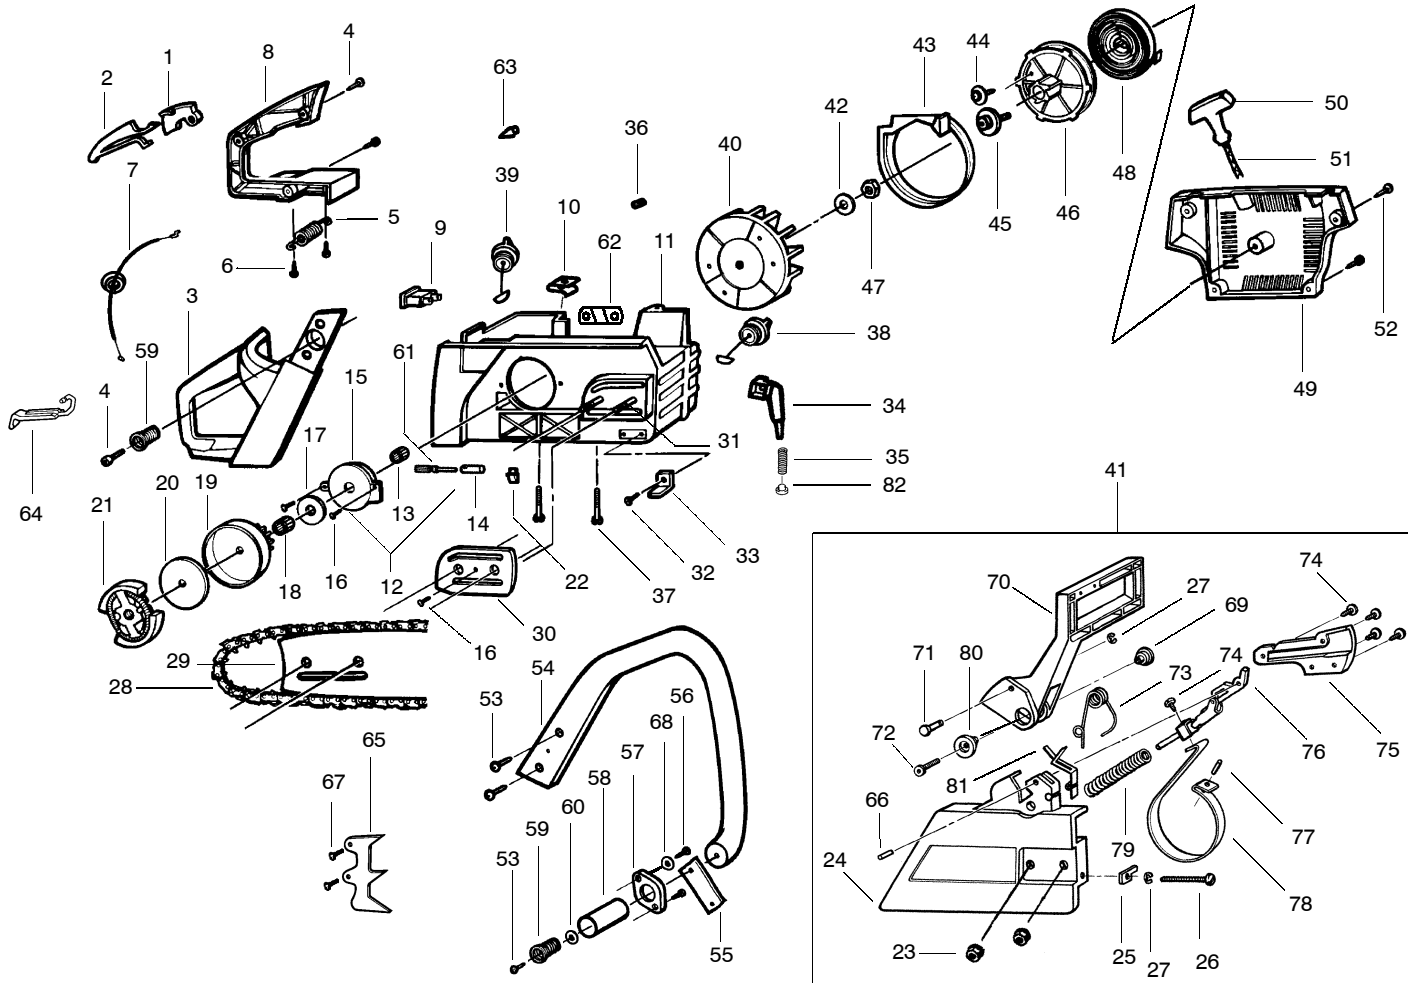

**SPAREPARTS
530084407**

| Ref. | Part No. | Description | Ref. | Part No. | Description |
|------|-----------|-----------------------------------------|------|-----------|------------------------------------|
| 1. | 530015899 | Screw | 21. | 530069548 | Piston Kit (Incl. 31, 32 & 35) |
| 2. | 530095646 | Fuel Pick-up Ass'y. | 22. | 530015895 | Screw |
| 3. | 530019205 | Muffler Gasket | 23. | 530037467 | Switch Wire Ass'y. |
| 4. | 530069247 | Fuel Line Kit (Small) | 24. | 530015897 | Screw |
| 5. | 530036141 | Air Filter (Top) | 25. | 530016170 | Screw |
| 6. | 530015970 | Screw | 26. | 530037249 | Muffler Cover |
| 7. | 530037478 | Air Filter (Bottom) | 27. | 530036103 | Spark Screen |
| 8. | - | Carburetor Ass'y. Kit | 28. | 530037813 | Diffuser-Muffler |
| | 530069629 | WT289 | 29. | 530015902 | Bolt-Muffler |
| | 530035474 | WT515 | 30. | 530037728 | Muffler Body |
| | 530035478 | WT529 | 31. | 530037380 | Piston Ring |
| 9. | 530037668 | Intake Boot | 32. | 530015697 | Piston Pin Retainer |
| 10. | 530037464 | Carb. Grommet (Final) | 33. | 530014943 | C'case&Cylinder Assy |
| 11. | 530015814 | Screw | 34. | 530029794 | C'shaft & Rod Ass'y. |
| 12. | - | Carb. Adaptor | 35. | 530032117 | Piston Pin Bearing |
| | 530037667 | Type 1 | 36. | 530069416 | Muffler Kit (Incl. 25,26,28,30) |
| | 530053396 | Type 2 | 37. | 530019170 | C'shaft Seal |
| 13. | 530039143 | Ignition Module | 38. | 530032118 | C'shaft Bearing |
| 14. | - | Turbo Clean Seal | 39. | 530019172 | Carb. Gasket |
| | 530019203 | Type 1 | 40. | 530037872 | Intake Plate-Carb |
| | 530019251 | Type 2 | | Not Shown | |
| 15. | 530029813 | Turbo Air Cleaner Ass'y. Type 1 Only | | 530087765 | Operator Manual |
| 16. | 952030150 | Spark Plug (RCJ-7Y) | | 530031135 | Scrench |
| 17. | 530016154 | Screw | | | |
| 18. | 530069577 | Cylinder Shield Kit | | | |
| 19. | 530047801 | Muffler Back Plate | | | |
| 20. | 530037652 | Heat Insulator | | | |